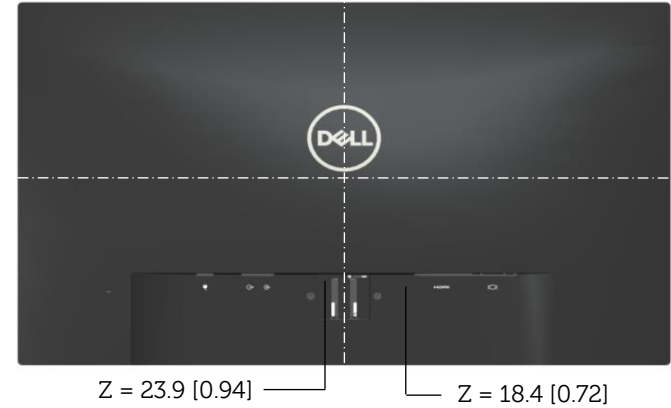

S2218H / S2218M Outline Dimension

Unit: mm (inch)
 Dimension: Nominal
 Scale: Not to scale

Back view of Monitor without stand

S2318H / S2318M Outline Dimension

Unit: mm (inch)
 Dimension: Nominal
 Scale: Not to scale

Back view of Monitor without stand